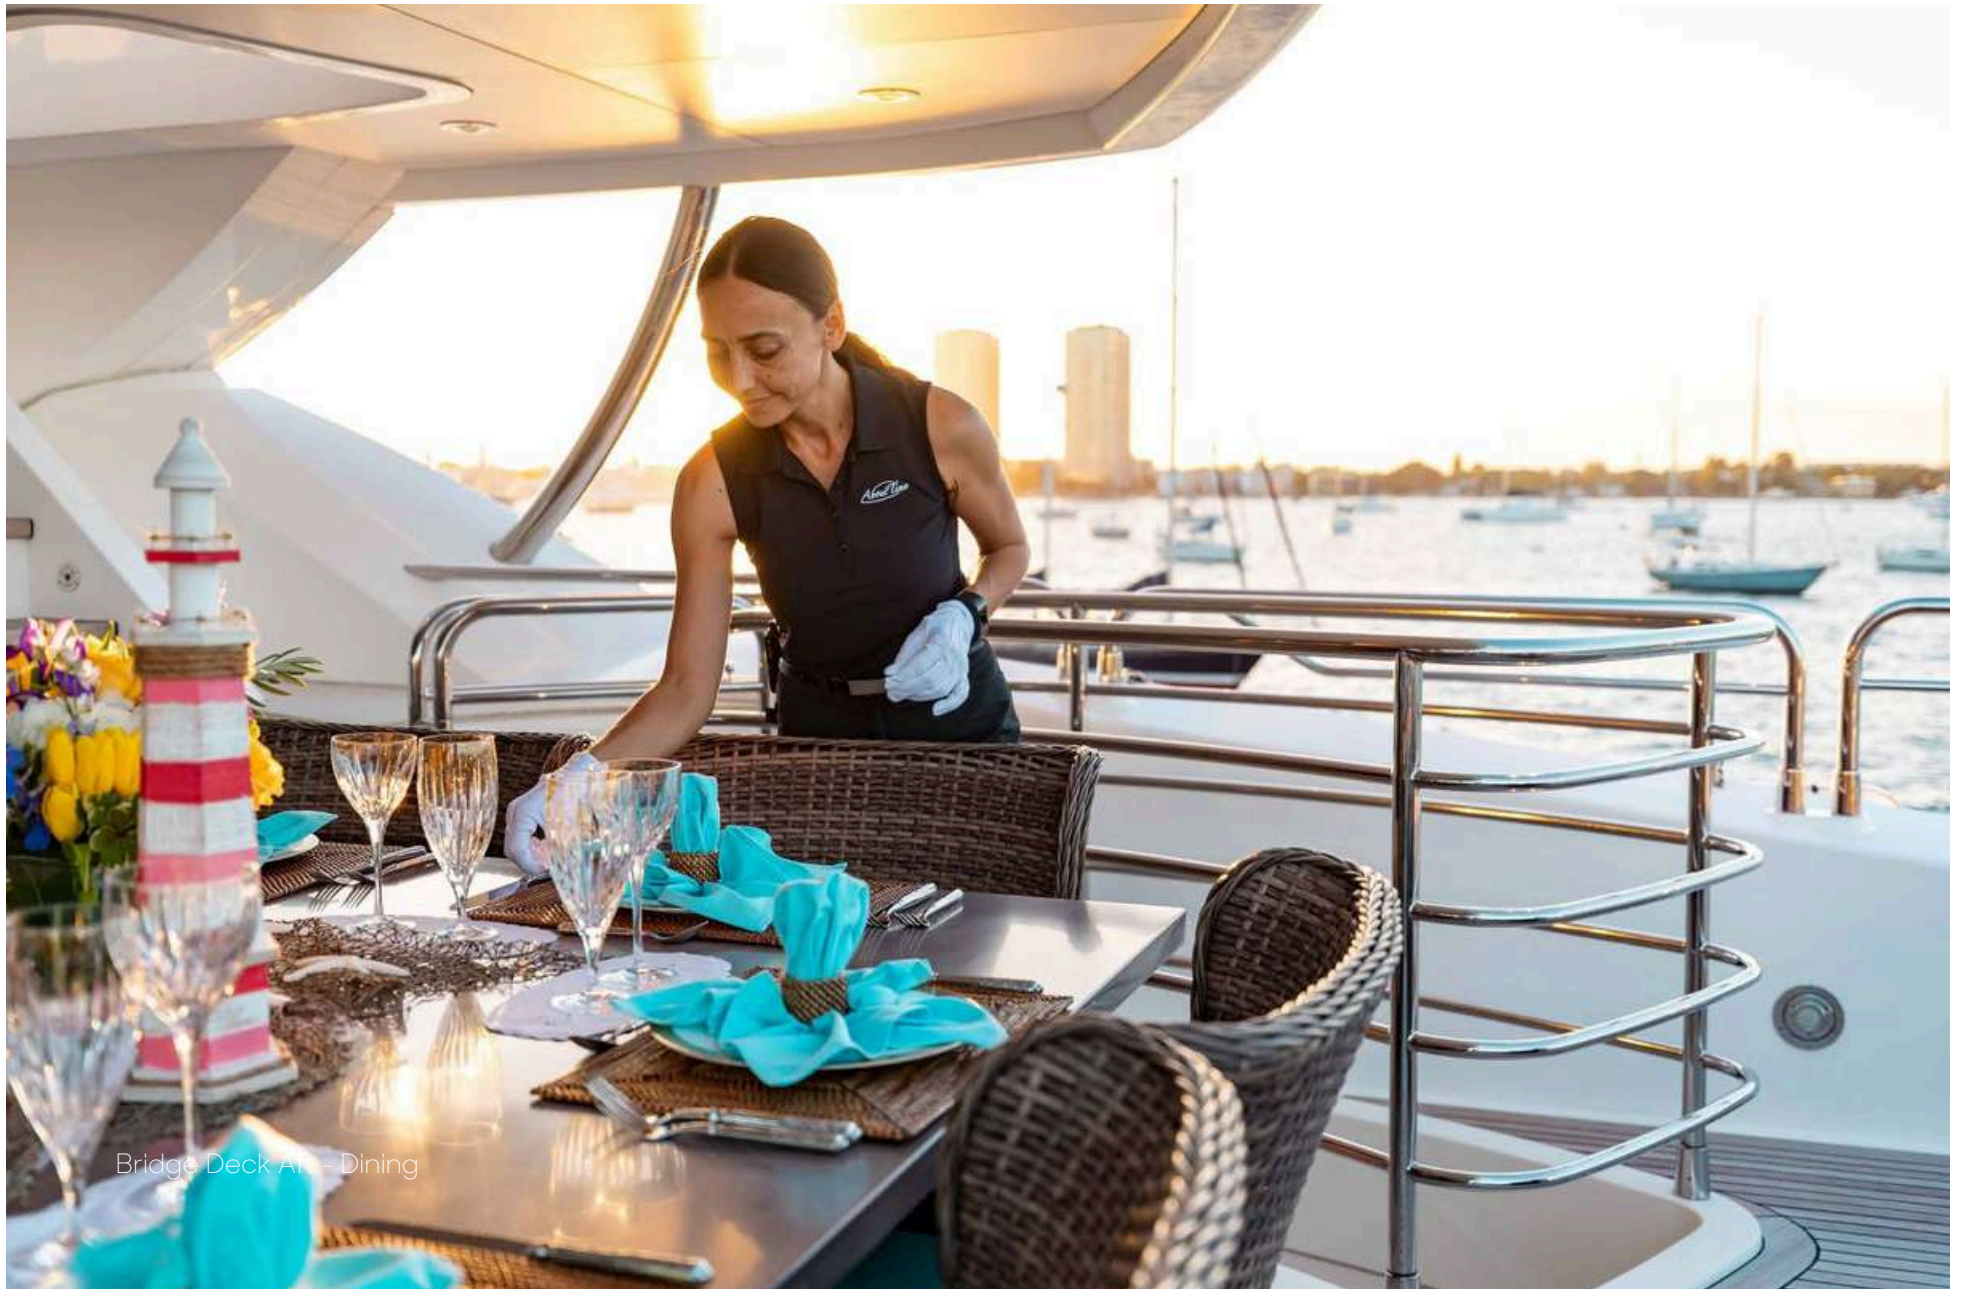

Bridge Deck Area - Dining